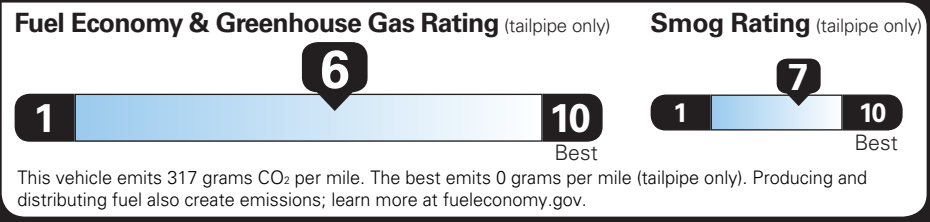

EPA DOT Fuel Economy and Environment

Gasoline Vehicle

Fuel Economy EQUINOX FWD

Small SUVs range from 14 to 129 MPG. The best vehicle rates 132 MPGe.

28 MPG combined city/hwy

26 MPG city

31 MPG highway

3.6 gallons per 100 miles

You save $0 in fuel costs over 5 years compared to the average new vehicle.

Annual fuel cost $1,600