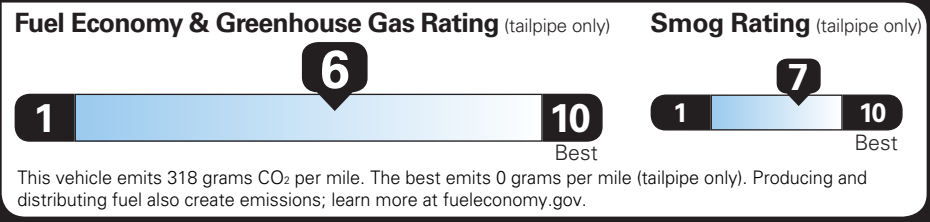

EPA DOT Fuel Economy and Environment

Gasoline Vehicle

Fuel Economy

28 MPG combined city/hwy

26 city 31 highway

3.6 gallons per 100 miles

Small SUVs range from 14 to 129 MPG. The best vehicle rates 142 MPGe.

You save $250 in fuel costs over 5 years compared to the average new vehicle.

Annual fuel cost $1,250