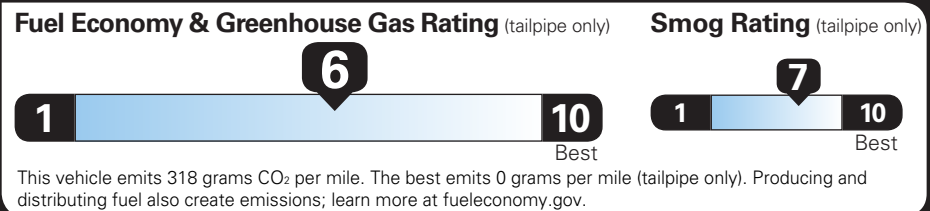

TOTAL OPTIONS	\$610.00
TOTAL VEHICLE & OPTIONS	\$27,760.00
DESTINATION CHARGE	1,395.00

TOTAL VEHICLE PRICE* \$29,155.00

EPA DOT Fuel Economy and Environment

Gasoline Vehicle

Fuel Economy

28 MPG combined city/hwy

26 city 31 highway

3.6 gallons per 100 miles

Small SUVs range from 14 to 129 MPG. The best vehicle rates 142 MPGe.

You save \$250 in fuel costs over 5 years compared to the average new vehicle.

Annual fuel cost \$1,250